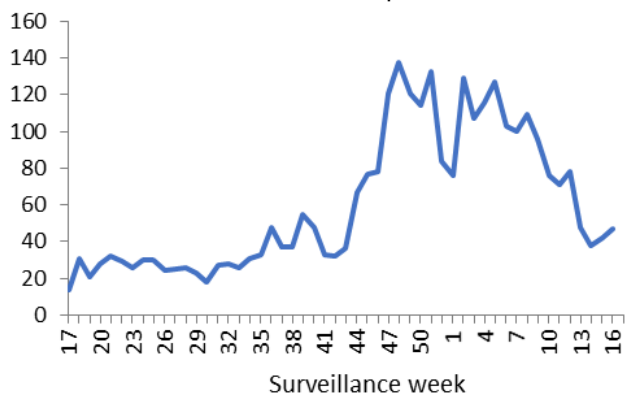

NATIONAL notifications

12 months to 20 April 2108

NATIONAL rates by DHB

12 months to March 2108

C&PH NOTIFICATIONS 2018

By week

By Local Authority

Aged <1 yr