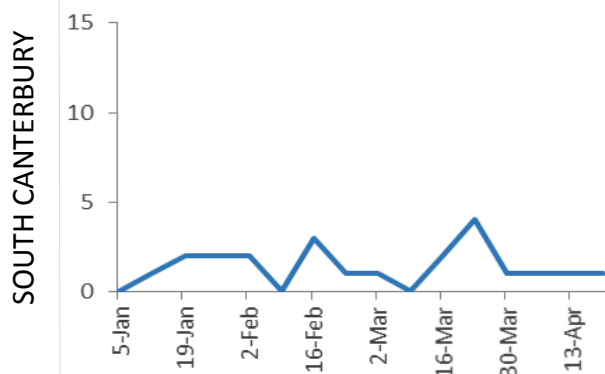

Past week 0
This year 1