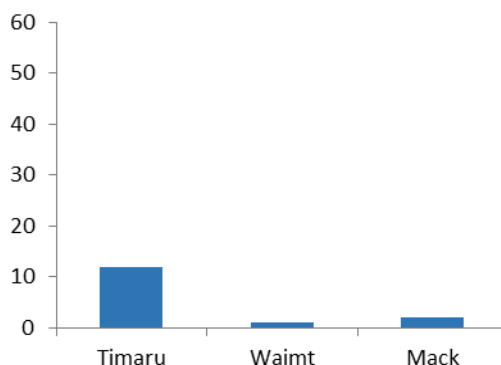

Past week 0
This year 1