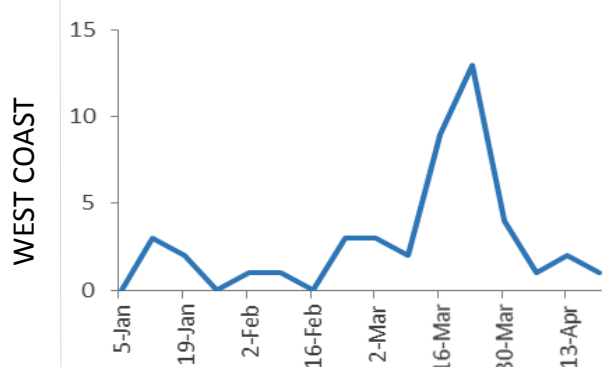

Past week 0
This year 2