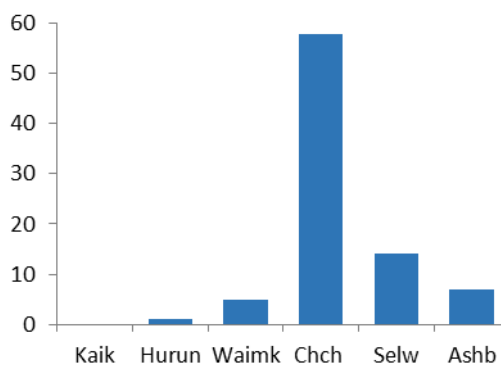

NATIONAL notifications

12 months to 20 April 2108

NATIONAL rates by DHB

12 months to March 2108

C&PH NOTIFICATIONS 2018

By week

By Local Authority

Aged <1 yr