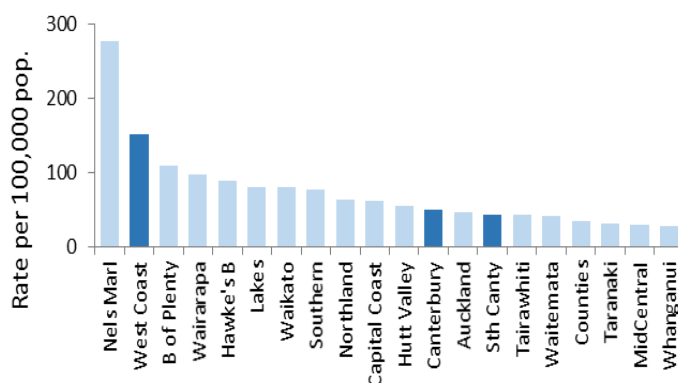

NATIONAL notifications

12 months to 20 April 2108

NATIONAL rates by DHB

12 months to March 2108

C&PH NOTIFICATIONS 2018

By week

By Local Authority

Aged <1 yr