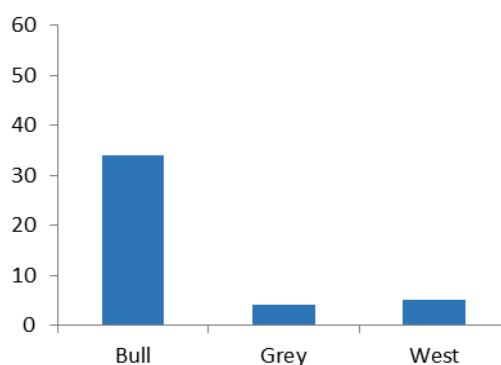

Past week 0
This year 2