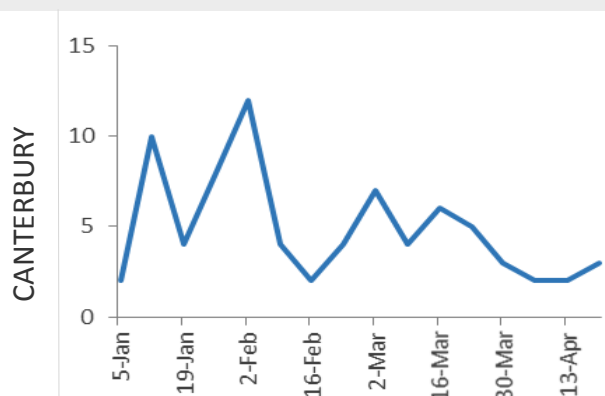

NATIONAL notifications

12 months to 20 April 2108

NATIONAL rates by DHB

12 months to March 2108

C&PH NOTIFICATIONS 2018

By week

By Local Authority

Aged <1 yr